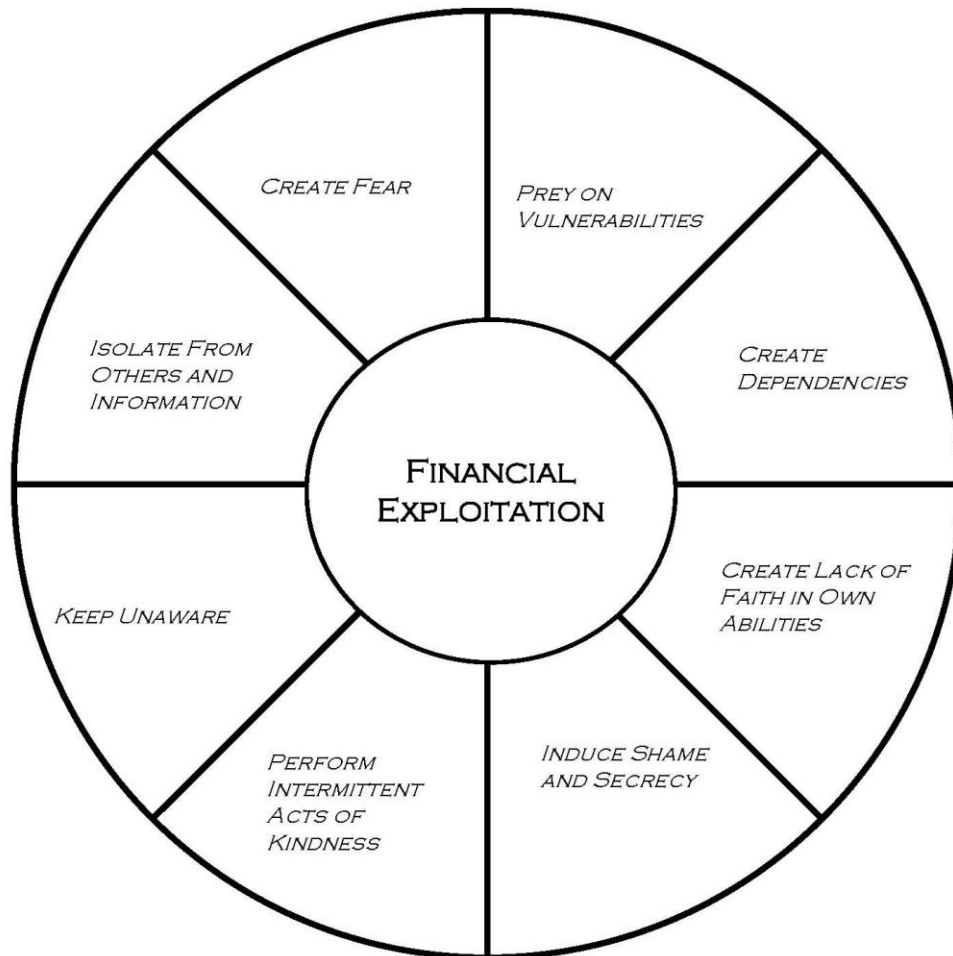

UNDUE INFLUENCE COMMON TACTICS

COPYRIGHT ©2006 YWCA OMAHA, NEBRASKA
FOR COPIES FROM THIS LAW ENFORCEMENT TRAINING MANUAL,
PLEASE CONTACT NCALL AT 608-255-0539

National Clearinghouse on Abuse in Later Life (NCALL)