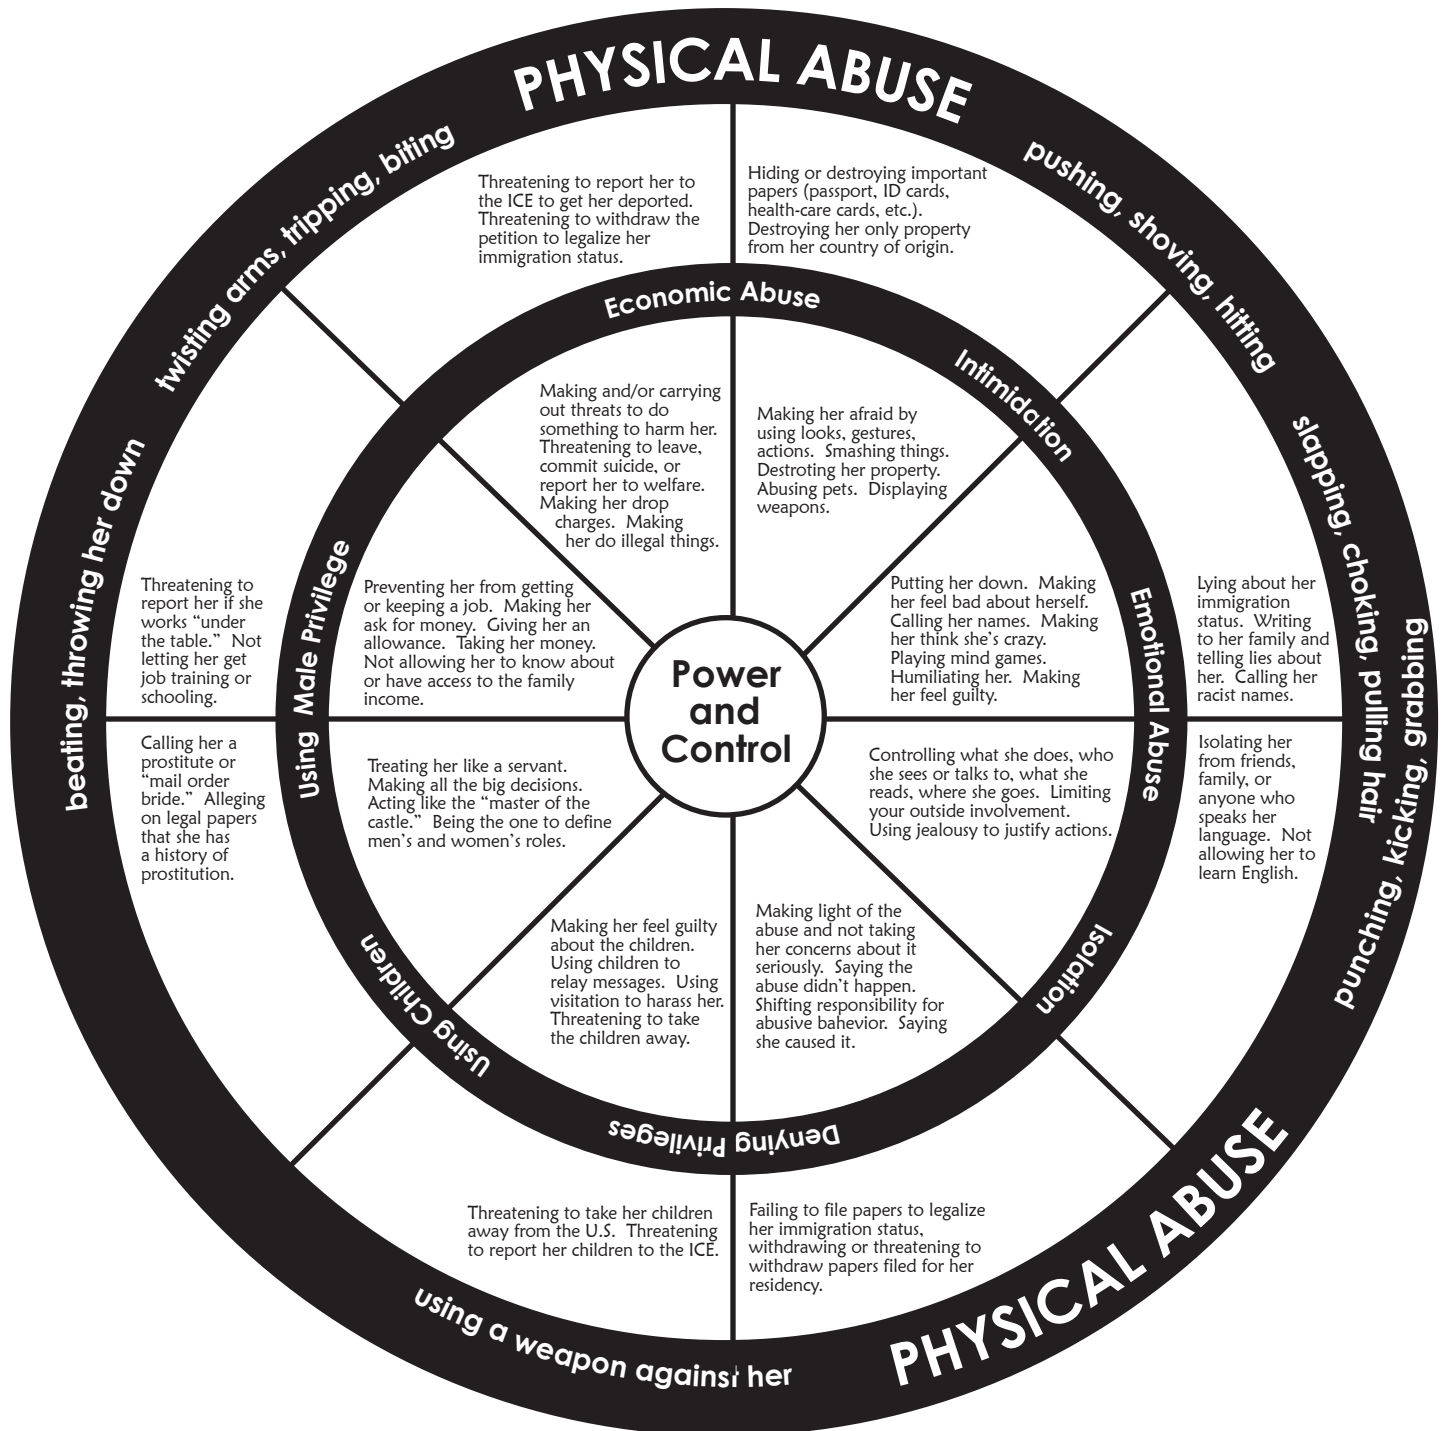

IMMIGRANT POWER AND CONTROL WHEEL

BWJP/NCALL

Handout 4: Immigrant Power and Control Wheel

Produced and distributed by:

Adapted from original wheel by:
 Domestic Abuse Intervention Project
 202 East Superior Street
 Duluth, MN 55802
 218.722.4134

NATIONAL CENTER
 on Domestic and Sexual Violence
 training • consulting • advocacy

4612 Shoal Creek Blvd. • Austin, Texas 78756
 512.407.9020 (phone and fax) • www.ncdsv.org